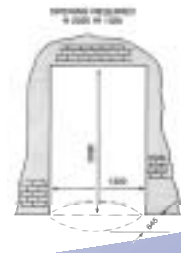

Manufactured in steel for strength, trouble-free long life and added fire retardance. Light/dark grey metallic texture finish, with black texture inner.

The RD44/2  
our most popular door

**RD35/2**  
Two Way  
Darkroom Door  
890mm Dia

**RD52/3**  
Three Way  
Darkroom Door  
1290mm Dia

**RD44/2**  
Two Way  
Darkroom Door  
1110mm Dia

**RD52/4**  
Four Way  
Darkroom Door  
1290mm Dia

**RD52/2**  
Two Way  
Darkroom Door  
1290mm Dia

- Continuous light-safe access.
- 2-Way, 3-Way and 4-Way models.
- Instantly removeable for access.
- High quality, all-steel construction.
- Silent, smooth running and reliable.
- Used in darkrooms/labs worldwide.