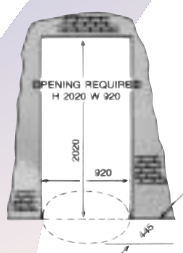

Manufactured in steel for strength, trouble-free long life and added fire retardance. Light/dark grey metallic texture finish, with black texture inner.

The RD44/2  
our most popular door

**RD35/2**  
Two Way  
Darkroom Door  
890mm Dia