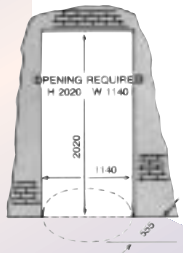

**RD52/3**  
Three Way  
Darkroom Door  
1290mm Dia

**RD44/2**  
Two Way  
Darkroom Door  
1110mm Dia

**RD52/4**  
Four Way  
Darkroom Door  
1290mm Dia

**RD52/2**  
Two Way  
Darkroom Door  
1290mm Dia

- Continuous light-safe access.
- 2-Way, 3-Way and 4-Way models.
- Instantly removeable for access.
- High quality, all-steel construction.
- Silent, smooth running and reliable.
- Used in darkrooms/labs worldwide.