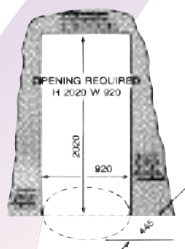

Manufactured in steel for strength, trouble-free long life and added fire retardance. Light/dark grey metallic texture finish, with black texture inner.

The RD44/2
our most popular door

RD35/2
Two Way
Darkroom Door
890mm Dia

RD52/3
Three Way
Darkroom Door
1290mm Dia

RD44/2
Two Way
Darkroom Door
1110mm Dia

RD52/4
Four Way
Darkroom Door
1290mm Dia

RD52/2
Two Way
Darkroom Door
1290mm Dia

- Continuous light-safe access.
- 2-Way, 3-Way and 4-Way models.
- Instantly removeable for access.
- High quality, all-steel construction.
- Silent, smooth running and reliable.
- Used in darkrooms/labs worldwide.