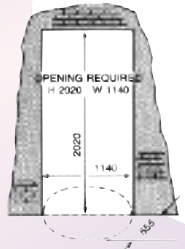

RD52/3
Three Way
Darkroom Door
1290mm Dia

RD44/2
Two Way
Darkroom Door
1110mm Dia

RD52/4
Four Way
Darkroom Door
1290mm Dia

RD52/2
Two Way
Darkroom Door
1290mm Dia

- Continuous light-safe access.
- 2-Way, 3-Way and 4-Way models.
- Instantly removeable for access.
- High quality, all-steel construction.
- Silent, smooth running and reliable.
- Used in darkrooms/labs worldwide.