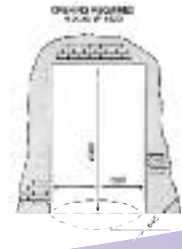

Manufactured in steel for strength, trouble-free long life and added fire retardance. Light/dark grey metallic texture finish, with black texture inner.

The RD44/2
our most popular door

RD35/2
Two Way
Darkroom Door
890mm Dia

RD52/3
Three Way
Darkroom Door
1290mm Dia

RD44/2
Two Way
Darkroom Door
1110mm Dia

RD52/4
Four Way
Darkroom Door
1290mm Dia

RD52/2
Two Way
Darkroom Door
1290mm Dia

- Continuous light-safe access.
- 2-Way, 3-Way and 4-Way models.
- Instantly removeable for access.
- High quality, all-steel construction.
- Silent, smooth running and reliable.
- Used in darkrooms/labs worldwide.